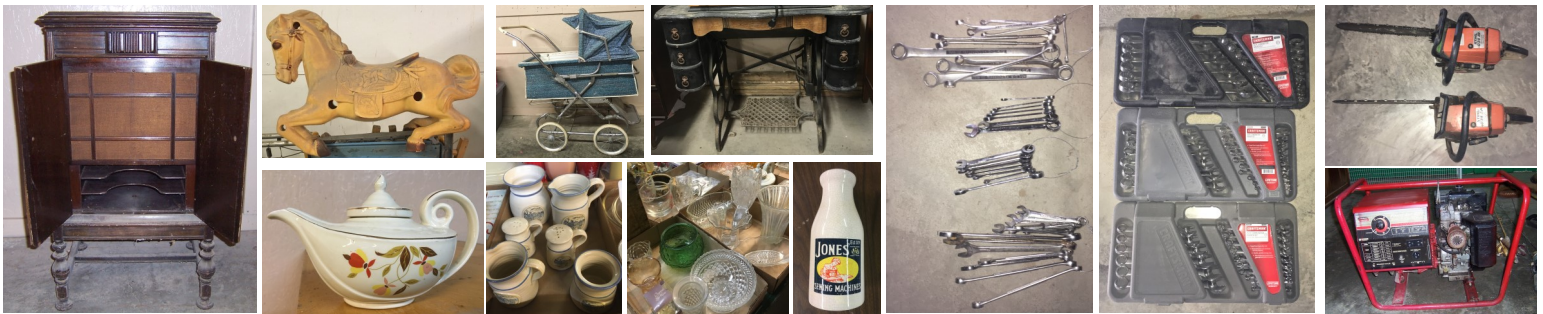

GUNS - sell at Noon

Winchester model 94, 30-30
Henry model H001, 22 cal, NIB
Savage Axis, 243 WIN with Bushnell scope
Rossi 357 mag, stainless steel, NIB
Gabilondo, 45 cal, 2 clips
Smith & Wesson, 38 cal, special
Flintlock, black powder pistol
Colt's MK IV / series 7, Gov model, 45 auto cal
Colt pump 22, peep sight
Zolarmi, 12 gauge, over & under
Winchester model 1892, oct. barrel, 25-20
Remington model 12C, 22 S, L, LR
Ithaca model 37, 20 gauge
Ithaca model 37 Featherlight, 12 gauge
Remington model 11-48, 12 gauge
Ruger mini 14, 223 cal with 2 clips
Stevens Favorite 25
Stevens model 120, 22 cal with scope
H&R Topper model 88, 410 gauge
Maverick model 88, 12 gauge pump, vent rib
Savage model 99, 308 WIN with scope
Winchester model 1912, 20 gauge, nickel steel
Remington 870 Wingmaster, 20 gauge, vent rib
Browning, Belgium Made, 20 gauge, gold trigger
Uberti model 1876, 45-60 cal, case hardened, oct. barrel
Ruger 10/22 Tactical autoloading, 22 cal,
Smith & Wesson model 916T, 20 gauge auto, vent ribbed
Remington 550-1, 22 auto,
Stevens model 62, 22 LR,

Terms: Cash or approved check. Buyer number with photo ID. Not responsible for theft or accidents.

First time gun buyers will need cash or a letter from your bank stating check limit.

Lunch available. Porta-pot on site.

BUNTIN AUCTION SERVICE - ERIE, KS

"The Sound That Sells"

620-244-3791 - kbuntin@cox.net - Sale day phone: 620-778-1221

More photos available at www.buntinauctionservice.com